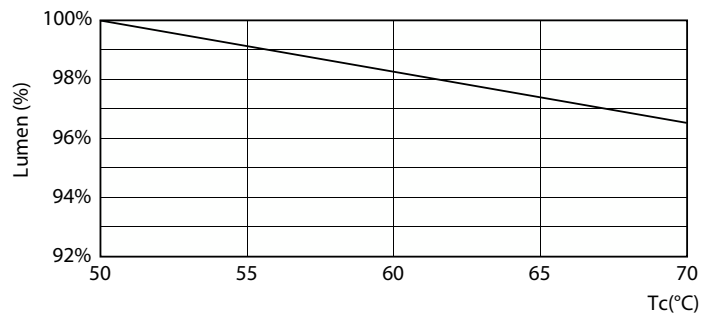

Lumen Maintenance Diagram - CorePro LEDtube 600mm HO 8W 840 T8