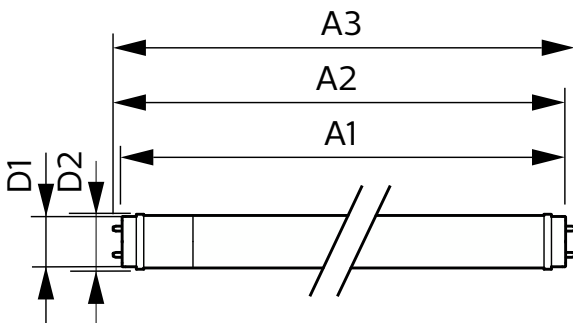

CorePro LEDtube EM/Mains T8

Operating and Electrical	
Line Frequency	50 to 60 Hz
Input Frequency	50 to 60 Hz
Power Consumption	8 W
Lamp Current (Max)	42 mA
Lamp Current (Min)	42 mA
Lamp Current (Nom)	42 mA
Starting Time (Nom)	0.5 s
Warm-up time to 60% light	0.5 s
Power Factor (Fraction)	0.9
Voltage (Nom)	220-240 V
LED alternative to fluorescent lamp power	18 W
Inrush current at mains	3.02
Max. lamp no. on MCB B type 10A - Mains	190
Max. lamp no. on MCB B type 10A – EM ballast without Compensation Capacitor.	190
Max. lamp no. on MCB B type 10A – EM ballast with Compensation Capacitor.	24
Max. lamp no. on MCB B type 16A - Mains	300
Max. lamp no. on MCB B type 16A – EM ballast without Compensation Capacitor.	300
Max. lamp no. on MCB B type 16A – EM ballast with Compensation Capacitor.	39
Ballast Compatibility	EM/Mains

Temperature	
T-Case Maximum (Nom)	50 °C

Controls and Dimming	
Dimmable	No

Mechanical and Housing	
Bulb Finish	Frosted
Bulb Material	Glass
Product Length	600 mm

Dimensional drawing

Bulb Shape	T8
Net Weight (Piece)	0.120 kg

Approval and Application	
Energy Efficiency Class	E
Energy Saving Product	Yes
Approval Marks	RoHS compliance CE marking KEMA Keur certificate
Energy Consumption kWh/1000 h	8 kWh
EPREL Registration Number	1827697
CE mark	Yes
EU RoHS compliant	Yes
Flickering value (PstLM) - Flickering value as per EN 61000-3-3	1
Stroboscopic effect visibility measure (SVM)	0.4
Ambient temperature range	-20 to +45 °C

Application Conditions	
can it be used in closed luminaires	Yes

Product Data	
Order product name	CorePro LEDtube 600mm HO 8W 840 T8
Full product name	CorePro LEDtube 600mm HO 8W 840 T8
Full product code	871951442103500
Order code	929003158602
Material Nr. (12NC)	929003158602
Numerator - Quantity Per Pack	1
EAN/UPC - Product/Case	8719514421035
Numerator - Packs per outer box	20
EAN/UPC - Case	8719514421042

Product	D1	D2	A1	A2	A3
CorePro LEDtube 600mm HO 8W 840 T8	25.7 mm	28 mm	588.5 mm	595.5 mm	602.5 mm