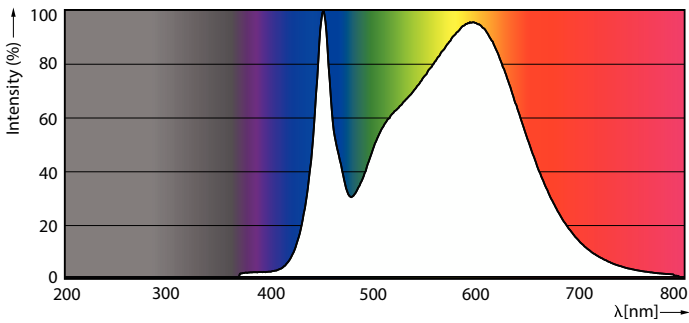

General uniform lighting - CorePro LEDtube 600mm HO 8W 840 T8

Spectral Power Distribution Colour - CorePro LEDtube 600mm HO 8W 840 T8