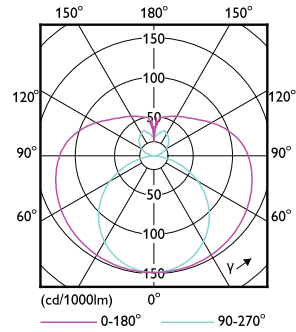

CorePro LEDtube EM/Mains T8

Photometric data

Light Distribution Diagram - CorePro LEDtube 600mm HO 8W 840 T8