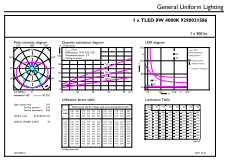

CorePro LEDtube EM/Mains T8

Photometric data

Light Distribution Diagram - CorePro LEDtube 600mm HO 8W 840 T8