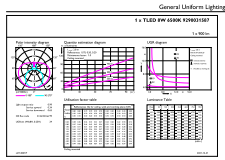

CorePro LEDtube EM/Mains T8

Photometric data

Light Distribution Diagram - CorePro LEDtube 600mm HO 8W 865 T8