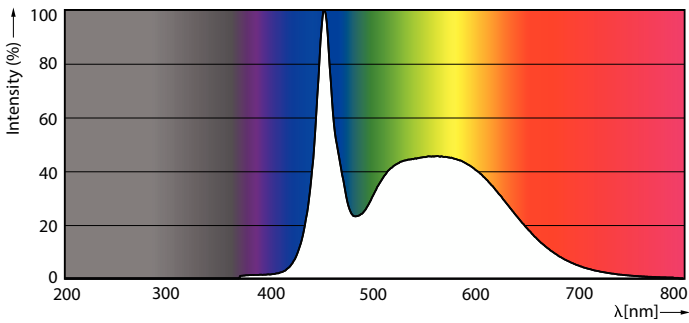

General uniform lighting - CorePro LEDtube 600mm HO 8W 865 T8

Spectral Power Distribution Colour - CorePro LEDtube 600mm HO 8W 865 T8