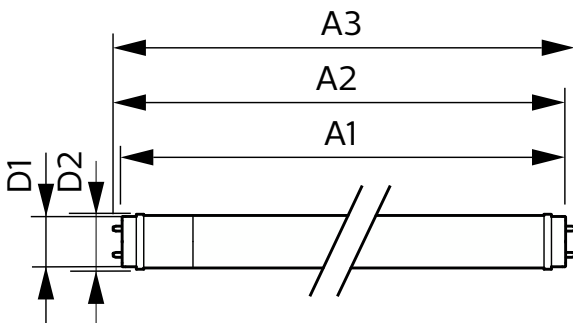

Product data

General Information			
Cap-Base	G13	Luminous Flux	900 lm
Nominal lifetime	50,000 hour(s)	Color Designation	Cool Daylight
Switching Cycle	200,000	Correlated Color Temperature (Nom)	6500 K
Lighting Technology	LED	Luminous Efficacy (rated) (Nom)	112 lm/W
Flux measurement reference	Sphere	Color Consistency	<6
		Color rendering index (CRI)	80
		LLMF At End Of Nominal Lifetime (Nom)	70 %
		Photobiological safety according to EN 62471	RGO
Light Technical			
Color Code	865 [CCT of 6500K]		
Beam Angle (Nom)	240 degree(s)		

Temperature	
T-Case Maximum (Nom)	50 °C

Controls and Dimming	
Dimmable	No

Mechanical and Housing	
Bulb Finish	Frosted
Bulb Material	Glass
Product Length	600 mm

Dimensional drawing

Bulb Shape	T8
Net Weight (Piece)	0.120 kg