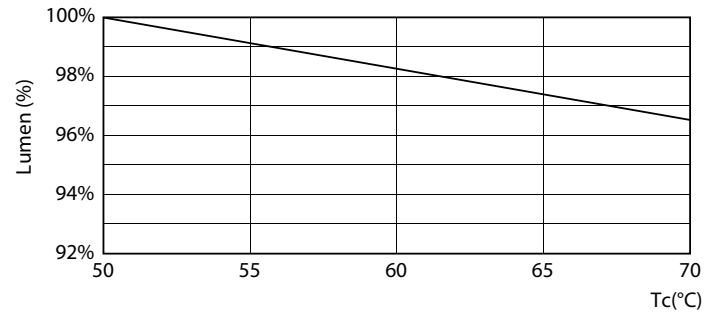

Light Distribution Diagram - CorePro LEDtube 600mm HO 8W 865 T8

Spectral Power Distribution Colour - CorePro LEDtube 600mm HO 8W 865 T8

Lifetime

Life Expectancy Diagram

Lumen Maintenance Diagram - CorePro LEDtube 600mm HO 8W 865 T8