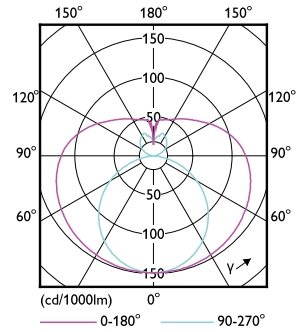

CorePro LEDtube EM/Mains T8

Photometric data

Light Distribution Diagram - CorePro LEDtube 600mm HO 8W 865 T8