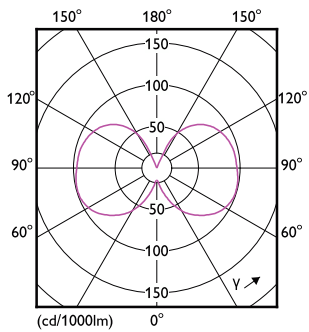

Product data

General Information		Color rendering index (CRI)	
Cap-Base	G4		80
Nominal lifetime	15,000 hour(s)	LLMF At End Of Nominal Lifetime (Nom)	70 %
Switching Cycle	50,000	Photobiological safety according to EN 62471	RG0
Lighting Technology	LED	Operating and Electrical	
Flux measurement reference	Sphere	Input Frequency	- Hz
Warranty period	2 years	Power Consumption	2.4 W
		Lamp Current (Nom)	315 mA
		Wattage Equivalent	28 W
		Starting Time (Nom)	0.5 s
		Warm-up time to 60% light	0.5 s
		Power Factor (Fraction)	0.5
		Voltage (Nom)	ac electronic 12 V
Light Technical			
Color Code	827 [CCT of 2700K]		
Beam Angle (Nom)	300 degree(s)		
Luminous Flux	300 lm		
Color Designation	Warm White (WW)		
Correlated Color Temperature (Nom)	2700 K		
Luminous Efficacy (rated) (Nom)	125 lm/W		
Color Consistency	<6		

Stroboscopic effect visibility measure (SVM)	0.4
Ambient temperature range	-20 to +45 °C
Application Conditions	
can it be used in closed luminaires	No
Product Data	
Order product name	CorePro LEDcapsuleLV 2.4-28W G4micro 827
Full product name	CorePro LEDcapsuleLV 2.4-28W G4micro 827
Full product code	872016930051400
Order code	929003779102
Material Nr. (12NC)	929003779102
Numerator - Quantity Per Pack	1
EAN/UPC - Product/Case	8720169300514
Numerator - Packs per outer box	12
EAN/UPC - Case	8720169300521

Dimensional drawing

Product	D	C
CorePro LEDcapsuleLV 2.4-28W G4micro 827	12 mm	38 mm

CorePro LED capsule LV

Photometric data

General uniform lighting - CorePro LEDcapsuleLV 2.4-28W G4micro 827

Spectral Power Distribution Colour - CorePro LEDcapsuleLV 2.4-28W G4micro 827

Light Distribution Diagram - CorePro LEDcapsuleLV 2.4-28W G4micro 827

Lifetime

Life Expectancy Diagram

Lumen Maintenance Diagram - CorePro LEDcapsuleLV 2.4-28W G4micro 827

CorePro LED capsule LV