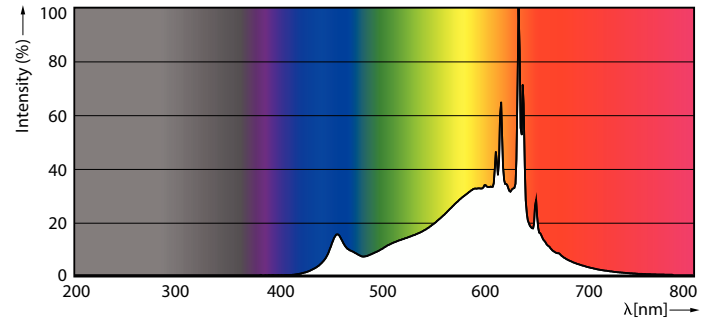

Product data

General Information		Color rendering index (CRI)	
Cap-Base	G4		80
Nominal lifetime	15,000 hour(s)	LLMF At End Of Nominal Lifetime (Nom)	70 %
Switching Cycle	50,000	Photobiological safety according to EN 62471	RG0
Lighting Technology	LED	Operating and Electrical	
Flux measurement reference	Sphere	Input Frequency	- Hz
Warranty period	2 years	Power Consumption	2.4 W
		Lamp Current (Nom)	315 mA
		Wattage Equivalent	28 W
		Starting Time (Nom)	0.5 s
		Warm-up time to 60% light	0.5 s
		Power Factor (Fraction)	0.5
		Voltage (Nom)	ac electronic 12 V
Light Technical			
Color Code	827 [CCT of 2700K]		
Beam Angle (Nom)	300 degree(s)		
Luminous Flux	300 lm		
Color Designation	Warm White (WW)		
Correlated Color Temperature (Nom)	2700 K		
Luminous Efficacy (rated) (Nom)	125 lm/W		
Color Consistency	<6		

Stroboscopic effect visibility measure (SVM)	0.4
Ambient temperature range	-20 to +45 °C
Application Conditions	
can it be used in closed luminaires	No
Product Data	
Order product name	CorePro LEDcapsuleLV 2.4-28W G4micro 827
Full product name	CorePro LEDcapsuleLV 2.4-28W G4micro 827
Full product code	872016930051400
Order code	929003779102
Material Nr. (12NC)	929003779102
Numerator - Quantity Per Pack	1
EAN/UPC - Product/Case	8720169300514
Numerator - Packs per outer box	12
EAN/UPC - Case	8720169300521

Dimensional drawing

Product	D	C
CorePro LEDcapsuleLV 2.4-28W G4micro 827	12 mm	38 mm

CorePro LED capsule LV

Photometric data

General uniform lighting - CorePro LEDcapsuleLV 2.4-28W G4micro 827

Spectral Power Distribution Colour - CorePro LEDcapsuleLV 2.4-28W G4micro 827