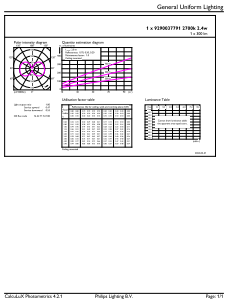

Product data

General Information		Color rendering index (CRI)	
Cap-Base	G4		80
Nominal lifetime	15,000 hour(s)	LLMF At End Of Nominal Lifetime (Nom)	70 %
Switching Cycle	50,000	Photobiological safety according to EN 62471	RG0
Lighting Technology	LED	Operating and Electrical	
Flux measurement reference	Sphere	Input Frequency	- Hz
Warranty period	2 years	Power Consumption	2.4 W
		Lamp Current (Nom)	315 mA
		Wattage Equivalent	28 W
		Starting Time (Nom)	0.5 s
		Warm-up time to 60% light	0.5 s
		Power Factor (Fraction)	0.5
		Voltage (Nom)	ac electronic 12 V
Light Technical			
Color Code	827 [CCT of 2700K]		
Beam Angle (Nom)	300 degree(s)		
Luminous Flux	300 lm		
Color Designation	Warm White (WW)		
Correlated Color Temperature (Nom)	2700 K		
Luminous Efficacy (rated) (Nom)	125 lm/W		
Color Consistency	<6		

Stroboscopic effect visibility measure (SVM)	0.4
Ambient temperature range	-20 to +45 °C
Application Conditions	
can it be used in closed luminaires	No
Product Data	
Order product name	CorePro LEDcapsuleLV 2.4-28W G4micro 827
Full product name	CorePro LEDcapsuleLV 2.4-28W G4micro 827
Full product code	872016930051400
Order code	929003779102
Material Nr. (12NC)	929003779102
Numerator - Quantity Per Pack	1
EAN/UPC - Product/Case	8720169300514
Numerator - Packs per outer box	12
EAN/UPC - Case	8720169300521

Dimensional drawing

Product	D	C
CorePro LEDcapsuleLV 2.4-28W G4micro 827	12 mm	38 mm

CorePro LED capsule LV

Photometric data

General uniform lighting - CorePro LEDcapsuleLV 2.4-28W G4micro 827

Spectral Power Distribution Colour - CorePro LEDcapsuleLV 2.4-28W G4micro 827

Light Distribution Diagram - CorePro LEDcapsuleLV 2.4-28W G4micro 827

Lifetime

Life Expectancy Diagram

Lumen Maintenance Diagram - CorePro LEDcapsuleLV 2.4-28W G4micro 827

CorePro LED capsule LV