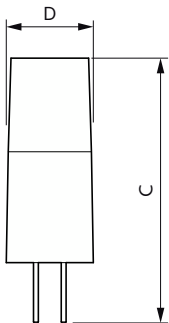

Product data

General Information		Color rendering index (CRI)	
Cap-Base	G4		80
Nominal lifetime	15,000 hour(s)	LLMF At End Of Nominal Lifetime (Nom)	70 %
Switching Cycle	50,000	Photobiological safety according to EN 62471	RG0
Lighting Technology	LED	Operating and Electrical	
Flux measurement reference	Sphere	Input Frequency	- Hz
Warranty period	2 years	Power Consumption	2.4 W
		Lamp Current (Nom)	315 mA
		Wattage Equivalent	28 W
		Starting Time (Nom)	0.5 s
		Warm-up time to 60% light	0.5 s
		Power Factor (Fraction)	0.5
		Voltage (Nom)	ac electronic 12 V
Light Technical			
Color Code	827 [CCT of 2700K]		
Beam Angle (Nom)	300 degree(s)		
Luminous Flux	300 lm		
Color Designation	Warm White (WW)		
Correlated Color Temperature (Nom)	2700 K		
Luminous Efficacy (rated) (Nom)	125 lm/W		
Color Consistency	<6		

Stroboscopic effect visibility measure (SVM)	0.4
Ambient temperature range	-20 to +45 °C
Application Conditions	
can it be used in closed luminaires	No
Product Data	
Order product name	CorePro LEDcapsuleLV 2.4-28W G4micro 827
Full product name	CorePro LEDcapsuleLV 2.4-28W G4micro 827
Full product code	872016930051400
Order code	929003779102
Material Nr. (12NC)	929003779102
Numerator - Quantity Per Pack	1
EAN/UPC - Product/Case	8720169300514
Numerator - Packs per outer box	12
EAN/UPC - Case	8720169300521

Dimensional drawing

Product	D	C
CorePro LEDcapsuleLV 2.4-28W G4micro 827	12 mm	38 mm

CorePro LED capsule LV

Photometric data

General uniform lighting - CorePro LEDcapsuleLV 2.4-28W G4micro 827

Spectral Power Distribution Colour - CorePro LEDcapsuleLV 2.4-28W G4micro 827