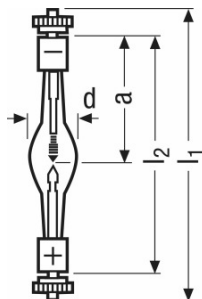

HBO 350 W/S

Other microlithography lamps up to 1,000 W

Product datasheet

Technical data

Electrical data

Nominal wattage	350 W
Nominal voltage	68.0 V
Nominal current	5.15 A
Lamp current	5.15000 A
Type of current	DC
Rated wattage	350.00 W

Dimensions & weight

Diameter	20.0 mm
Length	127.0 mm
Length with base excl. base pins/connection	127.00 mm
Light center length (LCL)	52.5 mm ¹⁾
Electrode gap cold	3.0 mm

¹⁾ Distance from end of base to tip of anode or cathode (cold)